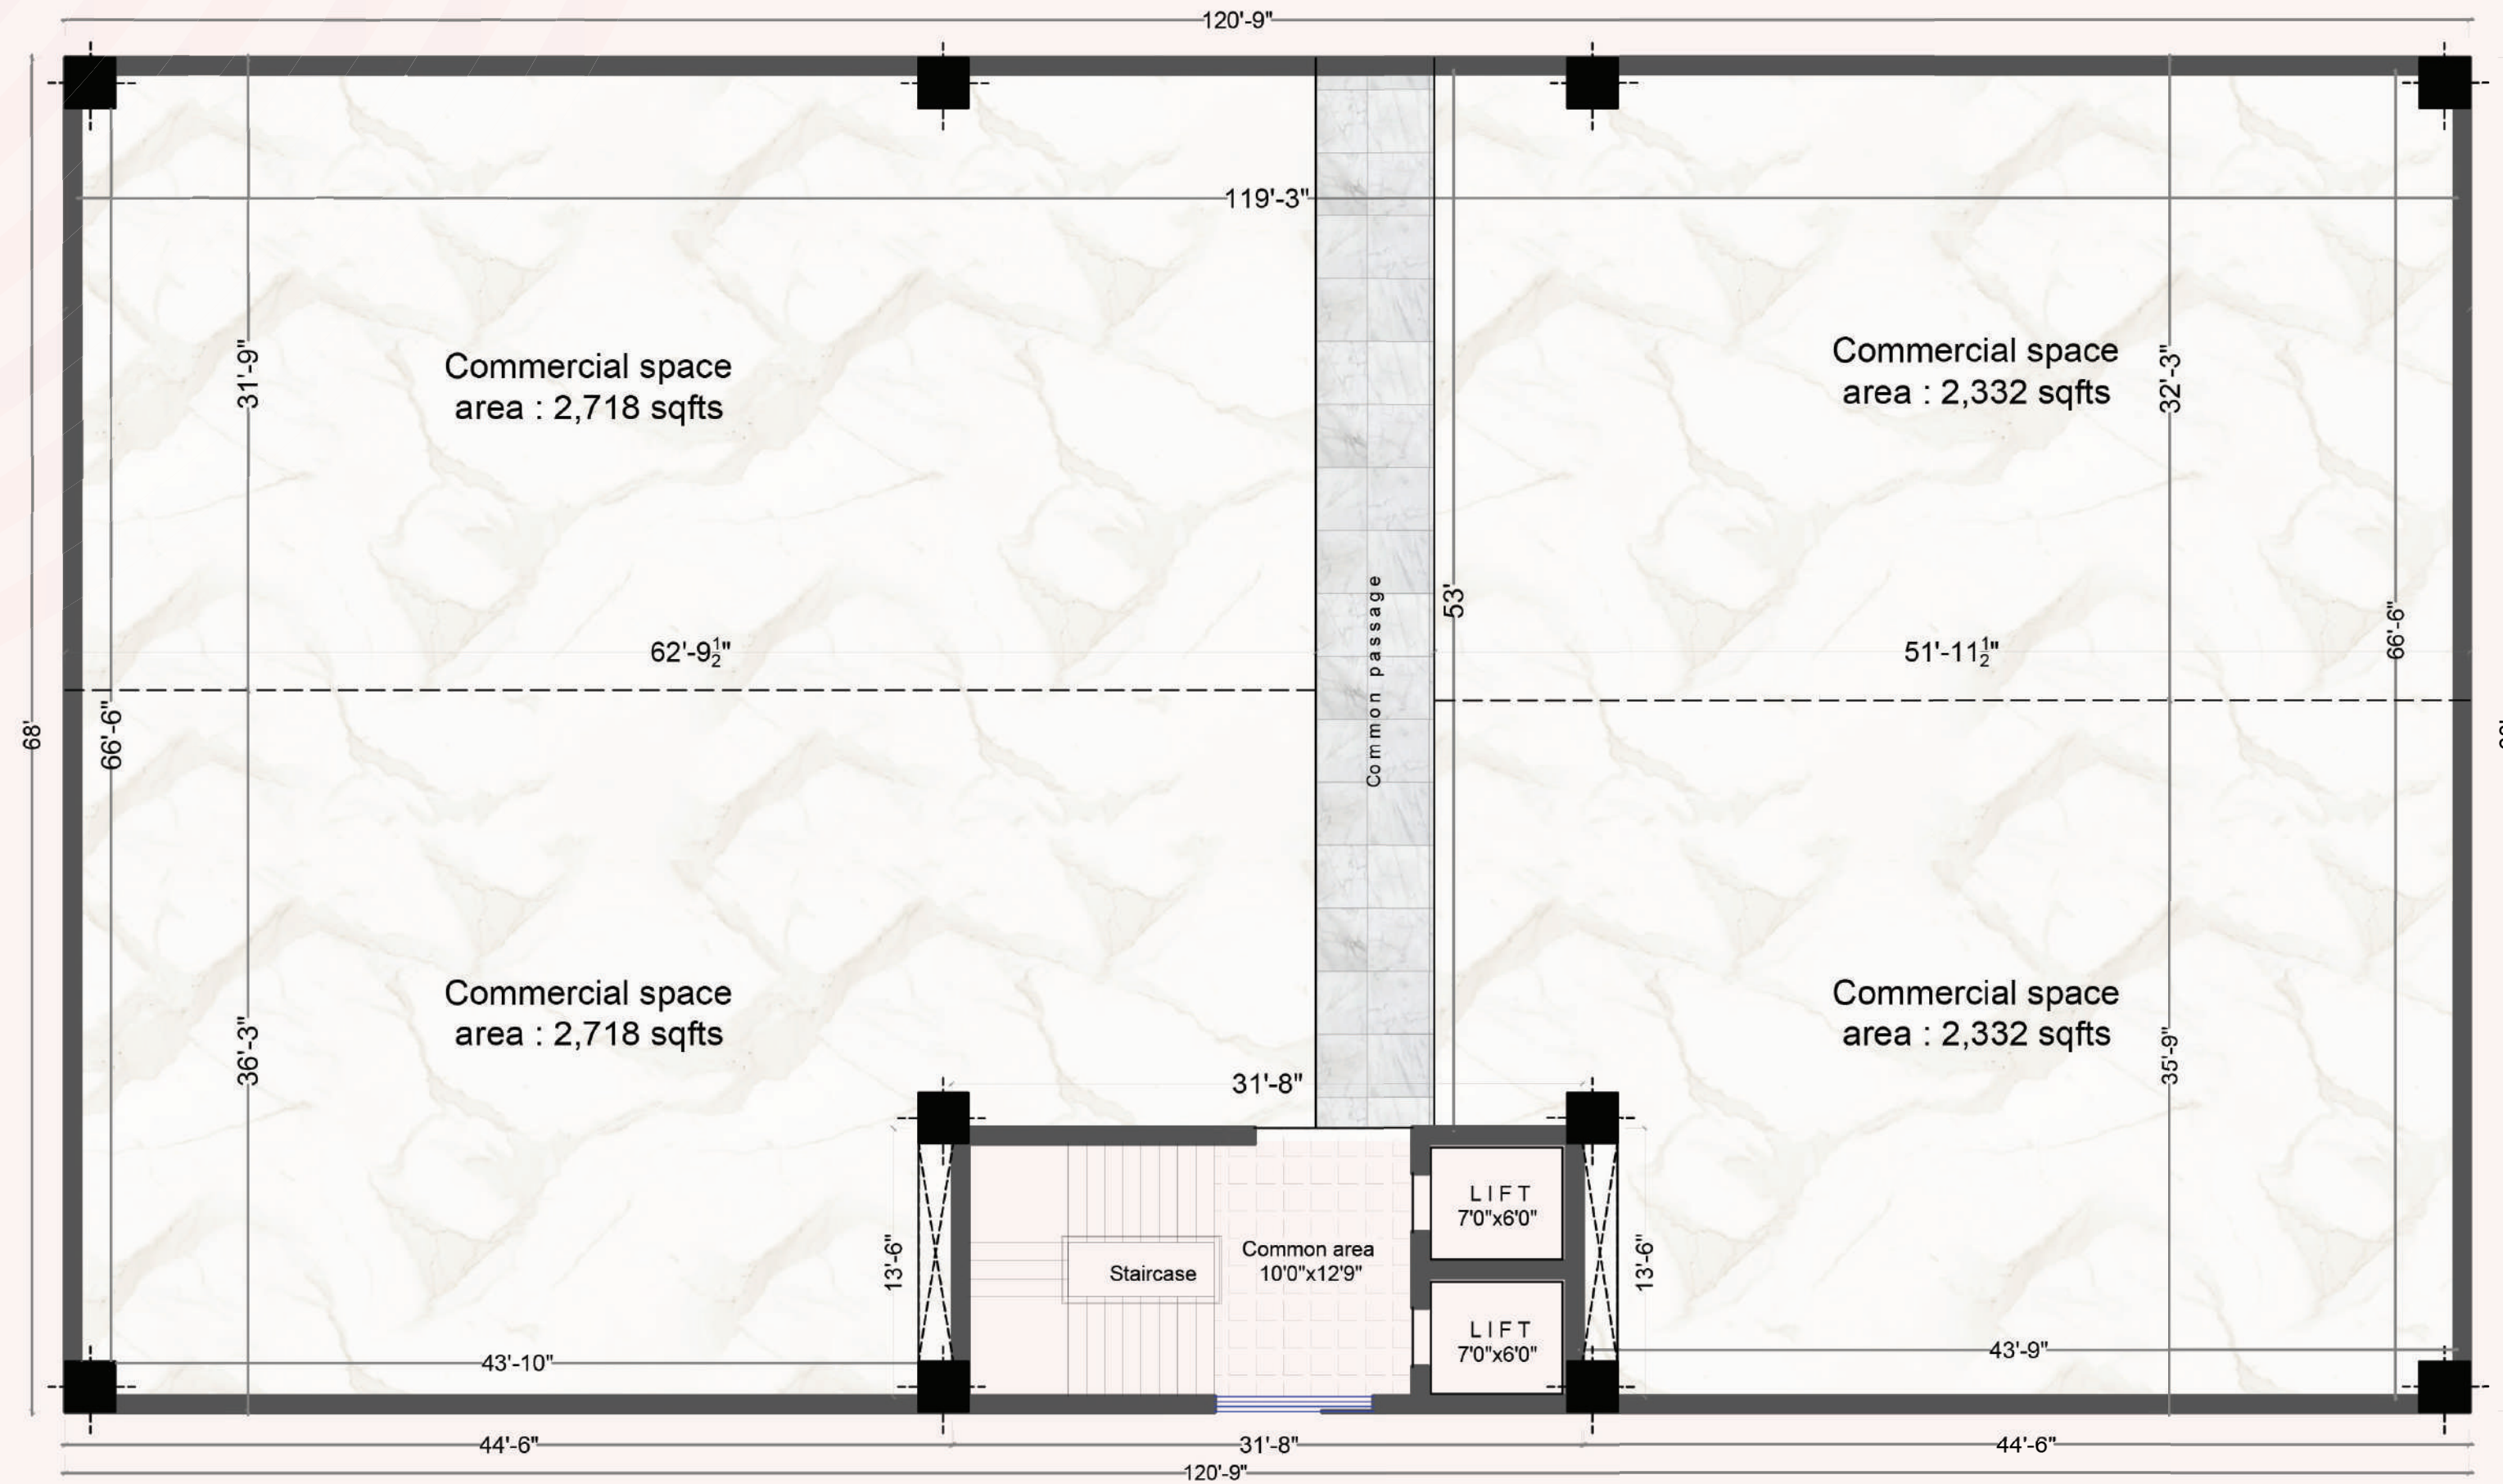

60,000 SFT

Total Built-up Area

10,000 SFT

Large Floor Plate

G + 5 FLOORS

Well planned for usability

F&B AND RETAIL

Versatile Commercial Spaces

# GROUND FLOOR PLAN

# EVEN FLOORS PLAN

WHERE  
VIBRANT SPACES  
SPARK  
ENDLESS POSSIBILITIES