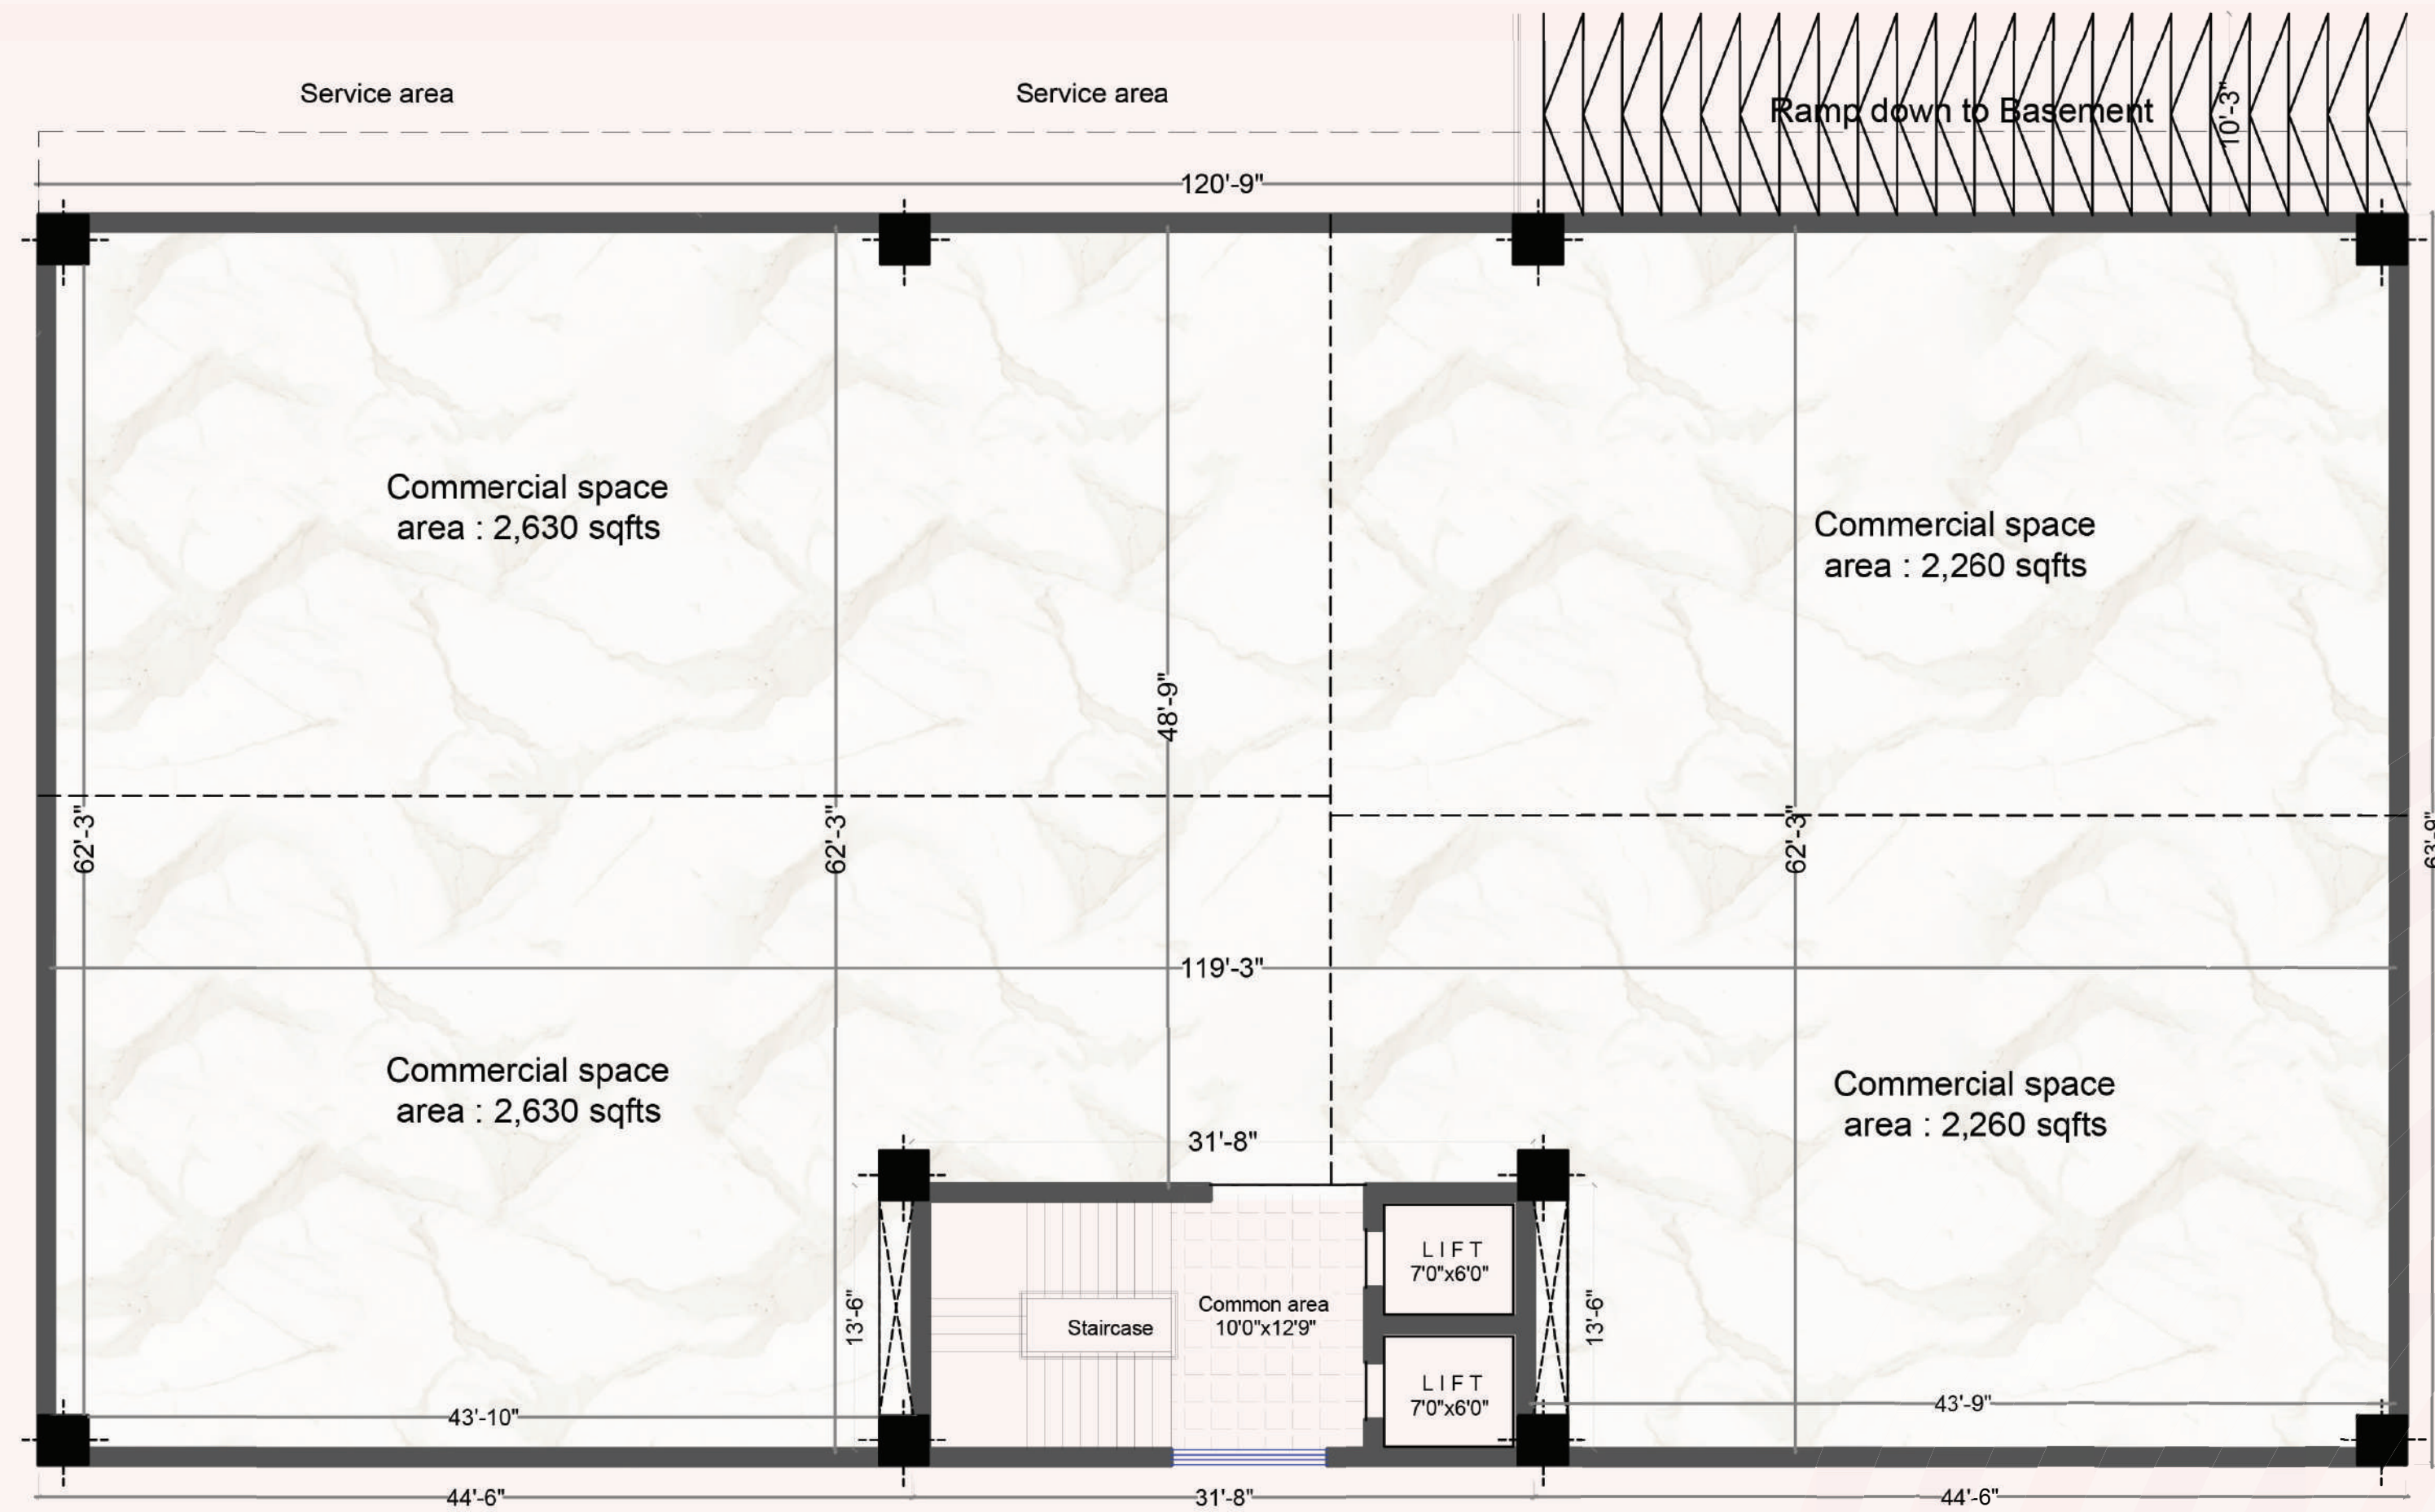

60,000 SFT

Total Built-up Area

10,000 SFT

Large Floor Plate

G + 5 FLOORS

Well planned for usability

F&B AND RETAIL

Versatile Commercial Spaces

# GROUND FLOOR PLAN